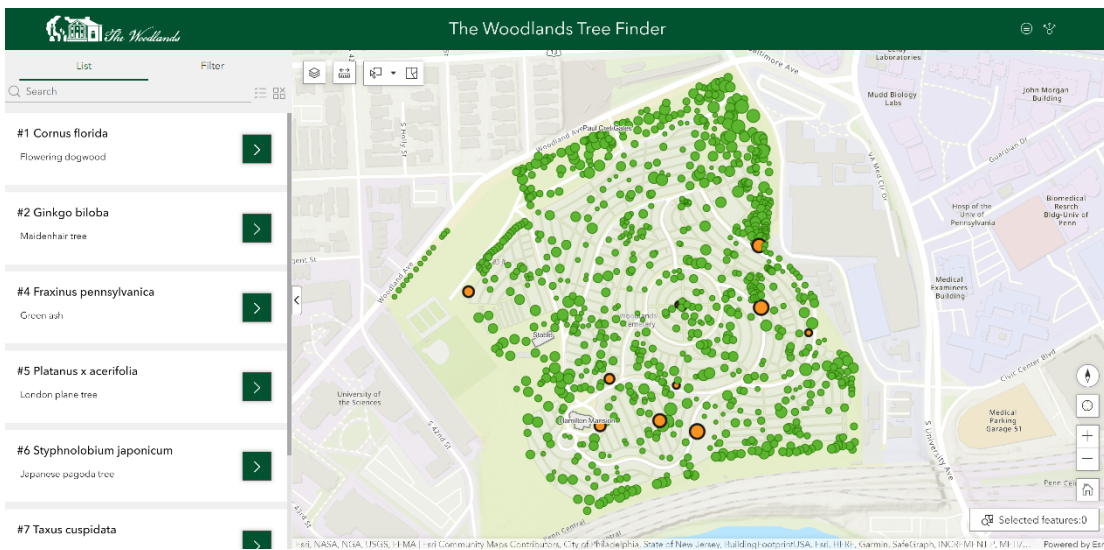

The Woodlands Tree Finder – Helpful Tips

This guide contains a few quick pointers so you can start using The Woodlands Tree Finder as soon as possible.

Desktop or Laptop

Click and drag to pan the map. To zoom in or out, you can scroll up or down on your mouse or trackpad, or click the plus and minus buttons at the bottom right of the screen.

Click on a tree to select it. A popup will appear telling you more about the tree.

If you want to find a specific tree, use the search bar on the left side. You can search by common name, genus, or species. You can also search by inventory number, which can be found on a small, circular metal tag attached to the trunk of some trees.

For more refined searches, try out the filter tab above the search bar.

Mobile

Swipe your finger across the map to pan. Zoom out by pinching your fingers closer together, zoom in by spreading them apart. You can rotate the map by pivoting one finger around the other.

When you're visiting The Woodlands, you can tap the crosshair button at the bottom right of the screen to zoom to your current location.

Tap on a tree to select it. The name and inventory number will appear in a popup at the bottom of the screen. Tap on the bar at above the tree's name to expand the popup and view more information.