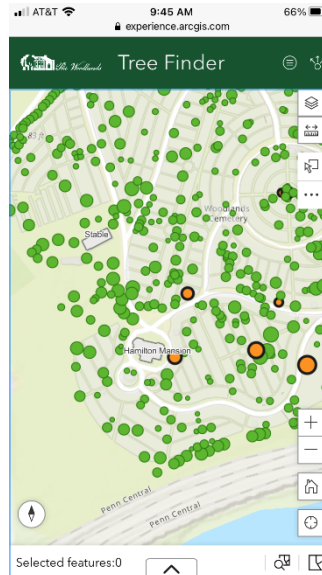

The Woodlands Tree Finder – Helpful Tips

This guide contains a few quick pointers so you can start using The Woodlands Tree Finder as soon as possible.

Desktop or Laptop

Click and drag to pan the map. To zoom in or out, you can scroll up or down on your mouse or trackpad, or click the plus and minus buttons at the bottom right of the screen.

Click on a tree to select it. A popup will appear telling you more about the tree.

If you want to find a specific tree, use the search bar on the left side. You can search by common name, genus, or species. You can also search by inventory number, which can be found on a small, circular metal tag attached to the trunk of some trees.

For more refined searches, try out the filter tab above the search bar.

Mobile

Swipe your finger across the map to pan. Zoom out by pinching your fingers closer together, zoom in by spreading them apart. You can rotate the map by pivoting one finger around the other.

When you're visiting The Woodlands, you can tap the crosshair button at the bottom right of the screen to zoom to your current location.

Tap on a tree to select it. The name and inventory number will appear in a popup at the bottom of the screen. Tap on the bar at above the tree's name to expand the popup and view more information.