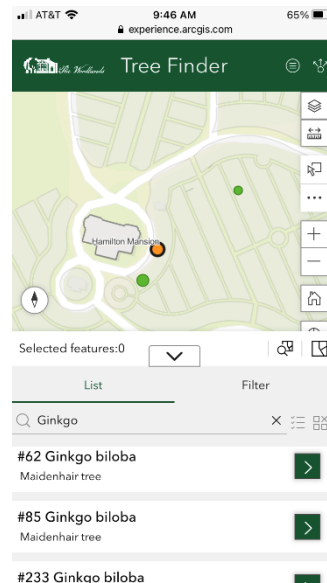

Tap the up arrow at the bottom of the screen to access the search bar. You can search by common name, genus, or species. You can also search by inventory number, which can be found on a small, circular metal tag attached to the trunk of some trees.