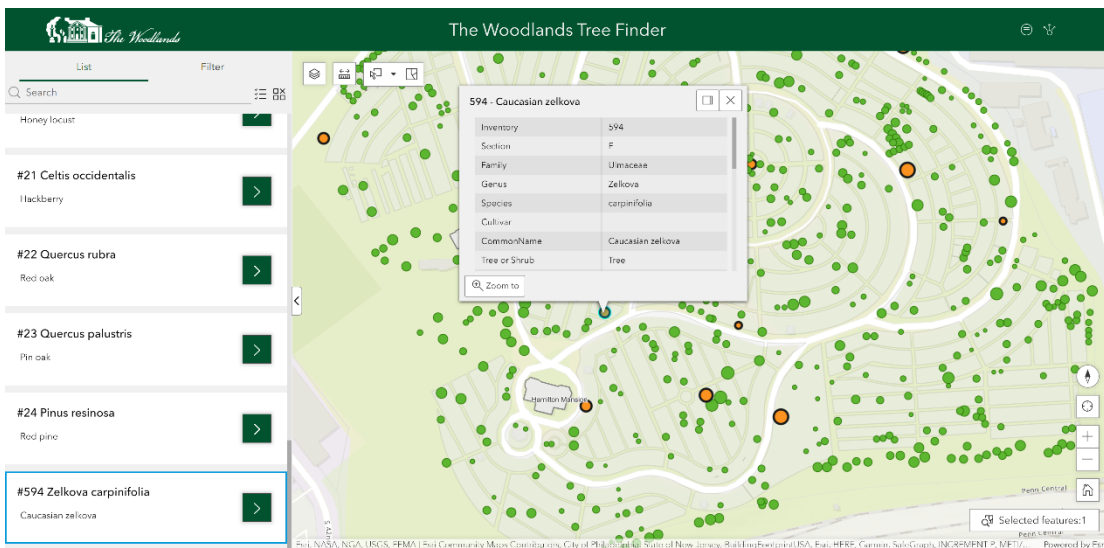

The Woodlands Tree Finder – Helpful Tips

This guide contains a few quick pointers so you can start using The Woodlands Tree Finder as soon as possible.

Desktop or Laptop

Click and drag to pan the map. To zoom in or out, you can scroll up or down on your mouse or trackpad, or click the plus and minus buttons at the bottom right of the screen.

Click on a tree to select it. A popup will appear telling you more about the tree.

If you want to find a specific tree, use the search bar on the left side. You can search by common name, genus, or species. You can also search by inventory number, which can be found on a small, circular metal tag attached to the trunk of some trees.

For more refined searches, try out the filter tab above the search bar.

Mobile

Swipe your finger across the map to pan. Zoom out by pinching your fingers closer together, zoom in by spreading them apart. You can rotate the map by pivoting one finger around the other.

When you're visiting The Woodlands, you can tap the crosshair button at the bottom right of the screen to zoom to your current location.

Tap on a tree to select it. The name and inventory number will appear in a popup at the bottom of the screen. Tap on the bar at above the tree's name to expand the popup and view more information.