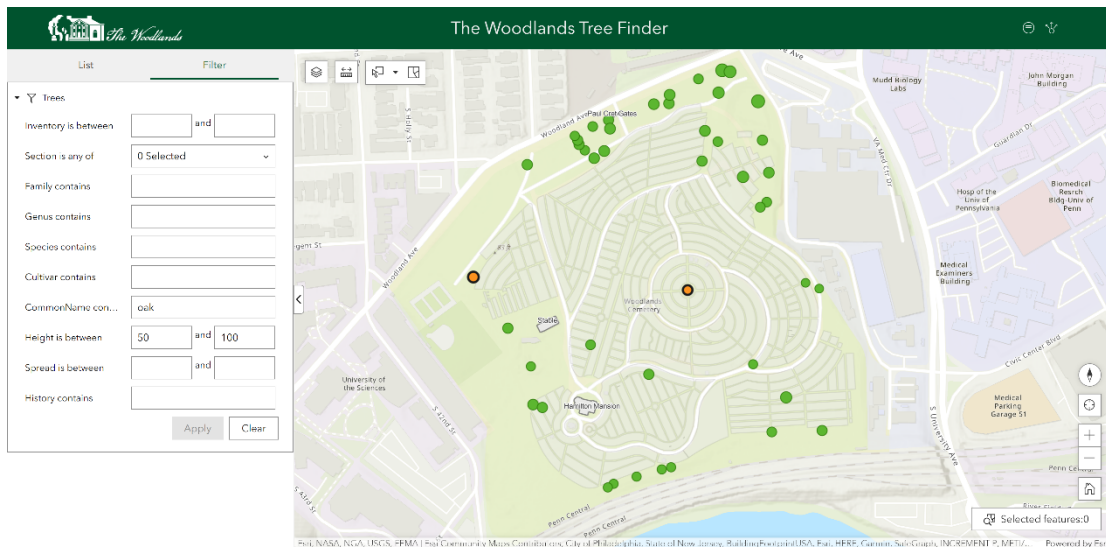

The Woodlands Tree Finder – Helpful Tips

This guide contains a few quick pointers so you can start using The Woodlands Tree Finder as soon as possible.

Desktop or Laptop

Click and drag to pan the map. To zoom in or out, you can scroll up or down on your mouse or trackpad, or click the plus and minus buttons at the bottom right of the screen.

Click on a tree to select it. A popup will appear telling you more about the tree.

If you want to find a specific tree, use the search bar on the left side. You can search by common name, genus, or species. You can also search by inventory number, which can be found on a small, circular metal tag attached to the trunk of some trees.

For more refined searches, try out the filter tab above the search bar.

Mobile

Swipe your finger across the map to pan. Zoom out by pinching your fingers closer together, zoom in by spreading them apart. You can rotate the map by pivoting one finger around the other.

When you're visiting The Woodlands, you can tap the crosshair button at the bottom right of the screen to zoom to your current location.

Tap on a tree to select it. The name and inventory number will appear in a popup at the bottom of the screen. Tap on the bar at above the tree's name to expand the popup and view more information.