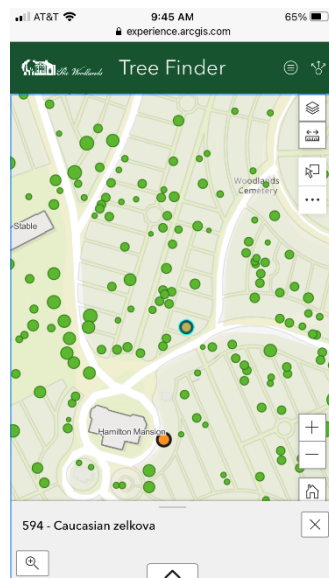

The Woodlands Tree Finder – Helpful Tips

This guide contains a few quick pointers so you can start using The Woodlands Tree Finder as soon as possible.

Desktop or Laptop

Click and drag to pan the map. To zoom in or out, you can scroll up or down on your mouse or trackpad, or click the plus and minus buttons at the bottom right of the screen.

Click on a tree to select it. A popup will appear telling you more about the tree.

If you want to find a specific tree, use the search bar on the left side. You can search by common name, genus, or species. You can also search by inventory number, which can be found on a small, circular metal tag attached to the trunk of some trees.

For more refined searches, try out the filter tab above the search bar.

Mobile

Swipe your finger across the map to pan. Zoom out by pinching your fingers closer together, zoom in by spreading them apart. You can rotate the map by pivoting one finger around the other.

When you're visiting The Woodlands, you can tap the crosshair button at the bottom right of the screen to zoom to your current location.

Tap on a tree to select it. The name and inventory number will appear in a popup at the bottom of the screen. Tap on the bar at above the tree's name to expand the popup and view more information.