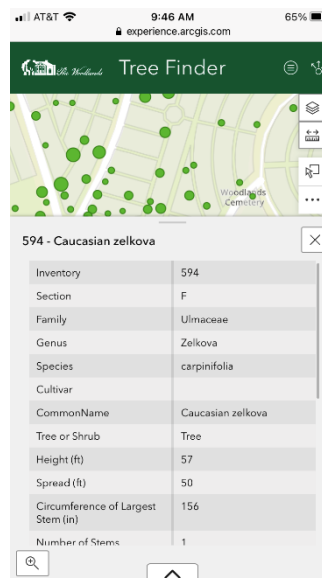

Click on a tree to select it. A popup will appear telling you more about the tree.

If you want to find a specific tree, use the search bar on the left side. You can search by common name, genus, or species. You can also search by inventory number, which can be found on a small, circular metal tag attached to the trunk of some trees.

For more refined searches, try out the filter tab above the search bar.

Mobile

Swipe your finger across the map to pan. Zoom out by pinching your fingers closer together, zoom in by spreading them apart. You can rotate the map by pivoting one finger around the other.

When you're visiting The Woodlands, you can tap the crosshair button at the bottom right of the screen to zoom to your current location.

Tap on a tree to select it. The name and inventory number will appear in a popup at the bottom of the screen. Tap on the bar at above the tree's name to expand the popup and view more information.

Tap the up arrow at the bottom of the screen to access the search bar. You can search by common name, genus, or species. You can also search by inventory number, which can be found on a small, circular metal tag attached to the trunk of some trees.