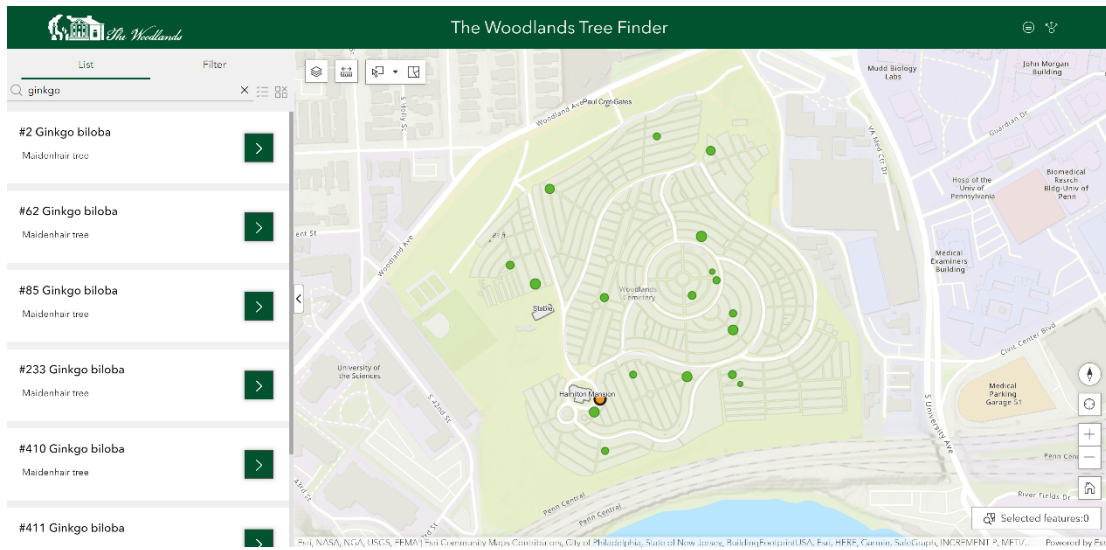

The Woodlands Tree Finder – Helpful Tips

This guide contains a few quick pointers so you can start using The Woodlands Tree Finder as soon as possible.

Desktop or Laptop

Click and drag to pan the map. To zoom in or out, you can scroll up or down on your mouse or trackpad, or click the plus and minus buttons at the bottom right of the screen.

Click on a tree to select it. A popup will appear telling you more about the tree.

If you want to find a specific tree, use the search bar on the left side. You can search by common name, genus, or species. You can also search by inventory number, which can be found on a small, circular metal tag attached to the trunk of some trees.

For more refined searches, try out the filter tab above the search bar.

Mobile

Swipe your finger across the map to pan. Zoom out by pinching your fingers closer together, zoom in by spreading them apart. You can rotate the map by pivoting one finger around the other.

When you're visiting The Woodlands, you can tap the crosshair button at the bottom right of the screen to zoom to your current location.

Tap on a tree to select it. The name and inventory number will appear in a popup at the bottom of the screen. Tap on the bar at above the tree's name to expand the popup and view more information.